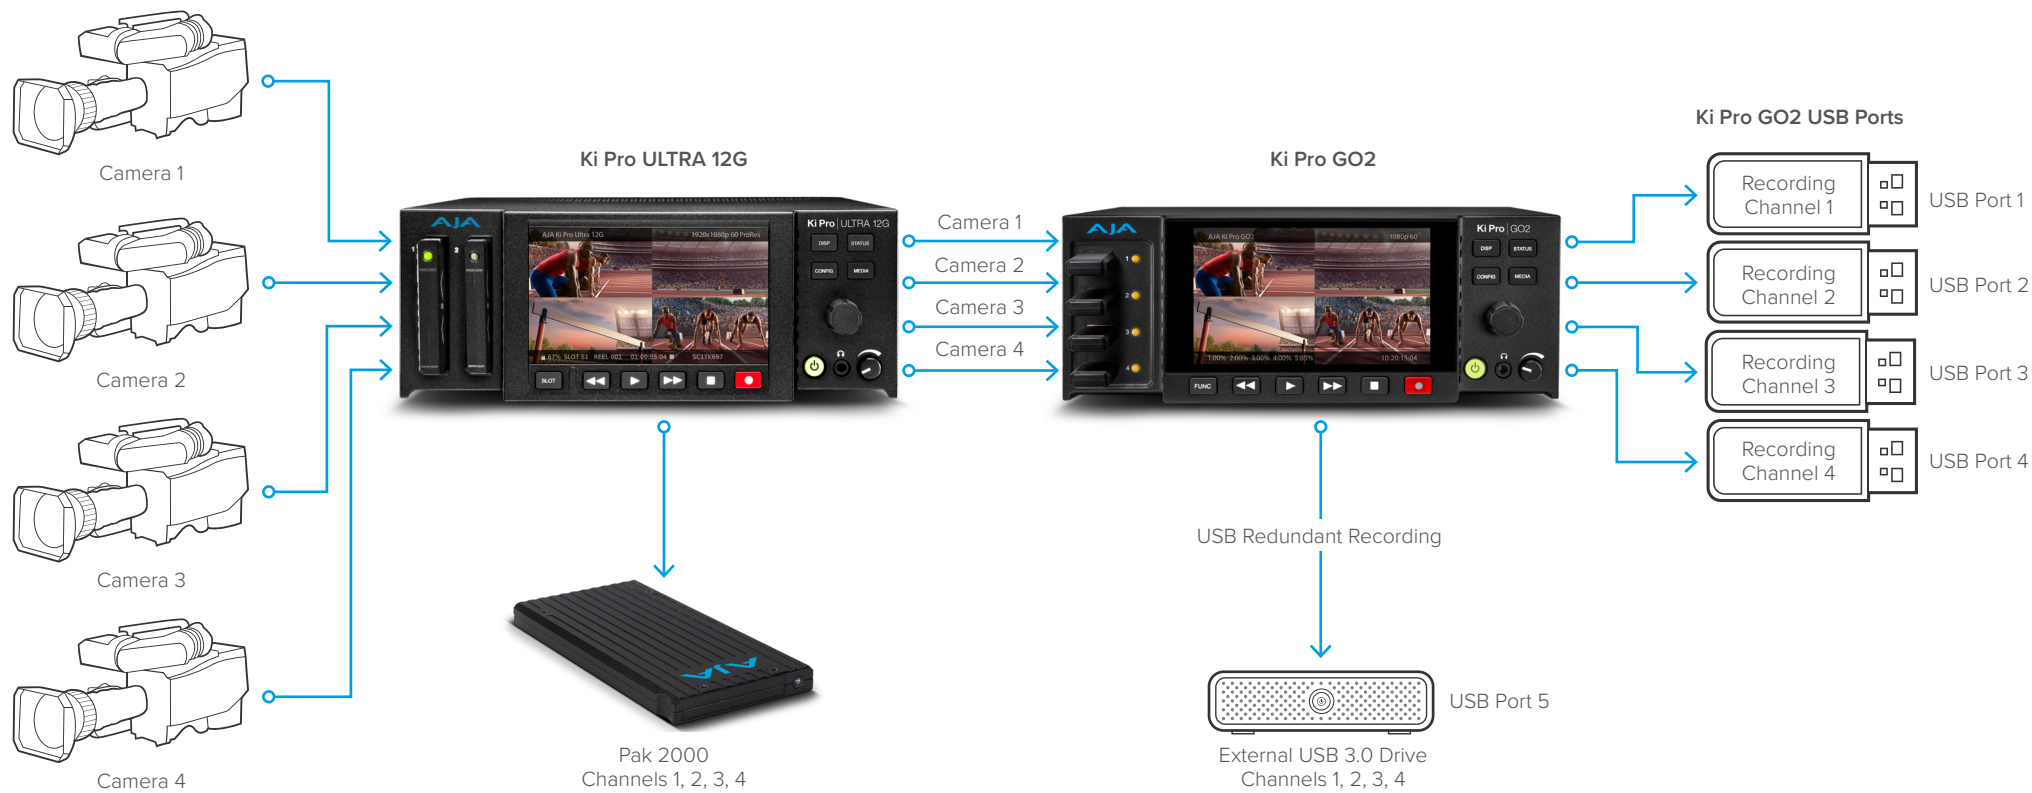

Ki Pro® | ULTRA 12G and Ki Pro® | GO2

USB Recording Mapping: Primary and Backup H.265/H.264 Recordings for Ki Pro ULTRA 12G

Ki Pro® | ULTRA 12G and Ki Pro® | GO2

USB Recording Mapping: Primary and Backup H.265/H.264 Recordings for Ki Pro ULTRA 12G